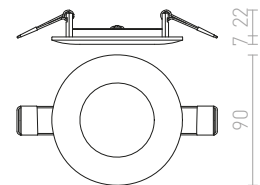

DADA 9 VGRADNA

230 V LED 3 W 3000 K 180 lm Ra 80

R12870 črni krom

€ 9.35 %

↑ 60
● Ø75

● LED

● [mounting bracket icon]