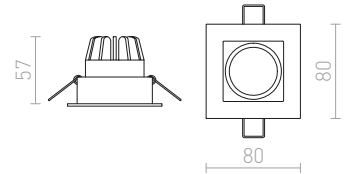

TECH I FIKSNA

230 V LED 5,4 W $\angle 40^\circ$ 3000 K 340 lm Ra 80

R10404 bela

€ 25