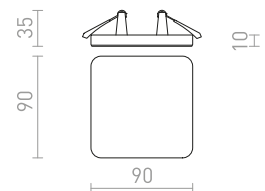

BJORK SQ 9 VGRADNA

230 V LED 6 W 3000 K 640 lm Ra 80

R13588 bela

€ 26

R13589 črna

€ 26