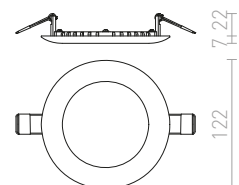

↑ 60  
● Ø110

● LED

● [mounting bracket icon]  
● zatemnilnika po želji