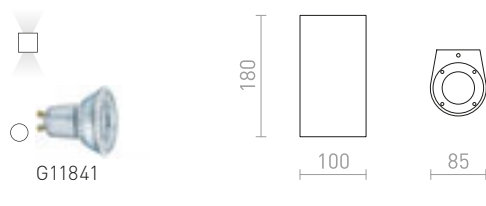

GRANITA II STENSKA

230 V LED GU10 2x5 W IP65

R13792 beton/dekor svetli granit

€ 120