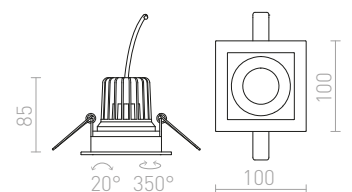

TIM VGRADNA

230 V LED 10 W 3000 K 750 lm Ra 80

R12009 bela

€ 58