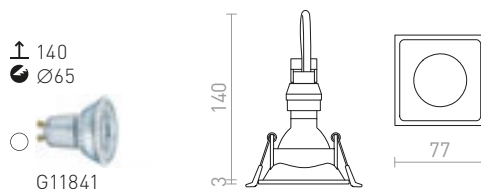

ZURI SQ VGRADNA

230 V GU10 35 W

R13391 črna

€ 10.50 %