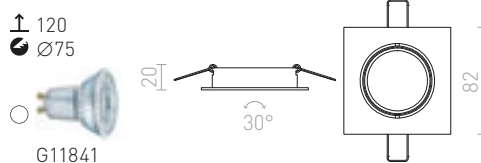

TOPIC SQ Z USMERJENO SVETLOBO

230 V GU10 50 W

R11732 mat nikelj

€ 5.35 %

R11744 krom

€ 5.35 %

R11745 mat bela

€ 9.20