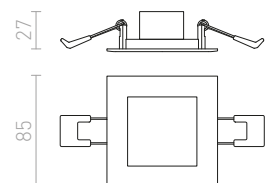

SLENDER SQ 8 VGRADNA

230 V LED 3W 3000 K 300 lm Ra 80

R12186 črni krom

€ 7.20 %

R12187 krom

€ 7.35 %

± 50
65x65

LED