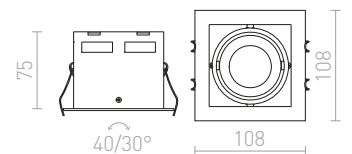

LEDA VGRADNA

230 V/350 mA LED 5,4 W $\angle 25^\circ$ 3000 K 340 lm Ra 80

R10402 bela

€ 48