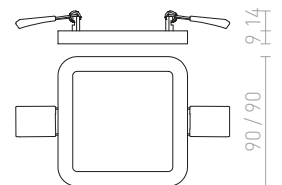

HUE SQ 9 DIMM VGRADNA

230 V LED 6 W 3000 K 540 lm Ra 80

R13132 bela	€ 58
R13133 črni krom	€ 48
R13134 krom	€ 58
R13135 mat nikelj	€ 58