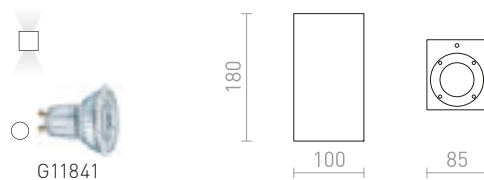

KANE II STENSKA

230 V LED GU10 2x5 W IP65

R13794 beton/dekor temni granit

€ 120