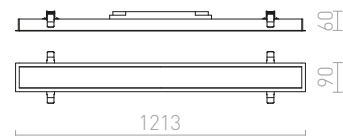

PESANTE 90 VGRADNA

230 V LED 40 W 3000 K 4200 lm Ra 80

R12722 bela

€ 215

↑ 80

1200x76

LED