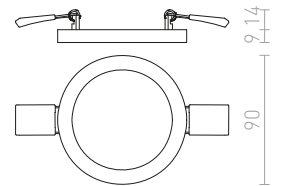

HUE R 9 DIMM VGRADNA

230 V LED 6 W 3000 K 540 lm

R13127	bela	€ 58
R13128	črni krom	€ 48
R13130	mat nikelj	€ 48
R13131	dekorativna bukev	€ 58