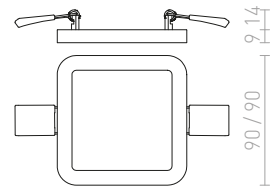

HUE SQ 9 VGRADNA

230 V LED 6 W 3000 K 540 lm Ra 80

R12775	bela	€ 19	→
R12776	črni krom	€ 16	%
R12777	krom	€ 18	%
R12778	mat nikelj	€ 16	%