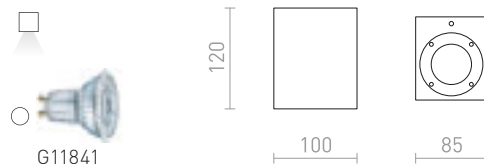

KANE I STENSKA

230 V LED GU10 5 W IP65

R13793 beton/dekor temni granit

€ 88