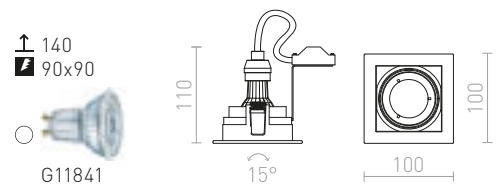

ACASA VGRADNA

230 V GU10 50 W

R12750 bela

€ 24