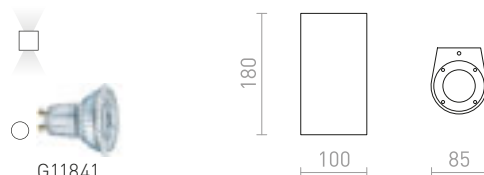

GRANITA II STENSKA

230 V LED GU10 2x5 W IP65

R13792 beton/dekor svetli granit

€ 120