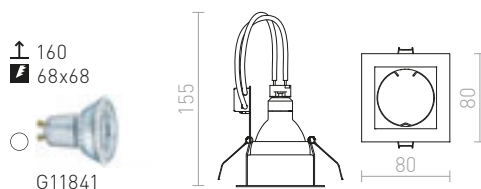

MERIKO GU10 FIKSNA

230 V GU10 50 W

R10219 nerjaveče jeklo

€ 18.50 %