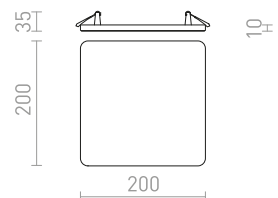

BJORK SQ 20 VGRADNA

230 V LED 18 W 3000 K 1800 lm Ra 80

R13590 bela

€ 58

R13591 črna

€ 58