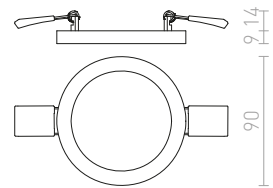

HUE R 9 VGRADNA

230 V LED 6 W 3000 K 540 lm Ra 80

R12760 bela	€ 22	→
R12761 črni krom	€ 15.50	%
R12763 mat nikelj	€ 15.50	%
R12764 dekorativna bukev	€ 22	→