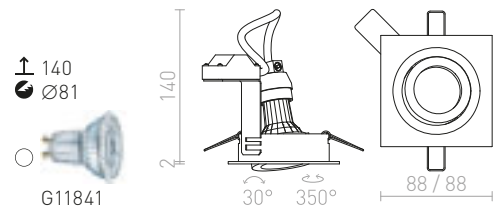

MURO SQ VGRADNA

230 V GU10 50 W

R12748 mat nikelj

€ 9.20 %