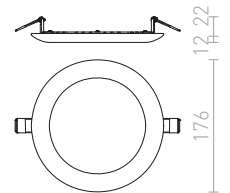

DADA 17 VGRADNA

230 V LED 12 W 3000 K 720 lm Ra 80

R12876 bela € 19 %

R12877 krom € 22 %

R12880 črni krom € 15.50 %

↑ 60

⊙ Ø160

● LED

● zatemnilnika po želji