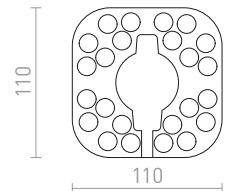

LED MODUL SQ 10

230 V LED 12 W 3000 K 900 lm Ra 80

G13546

€ 5.50