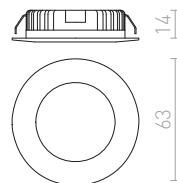

INEZ R

12 V= LED 3 W 3000 K 170 lm Ra 80 IP44

R10586 χρώμιο

€ 35

↑ 15
● Ø56

● LED

○ G14018