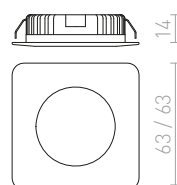

INEZ SQ

12 V= LED 3 W 3000 K 170 lm Ra 80 IP44

R10587 χρώμιο

€ 19

↑ 15
● Ø56

● LED

○ G14018