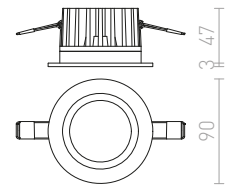

TOLEDO R

230 V LED 7 W $\angle 60^\circ$ 3000 K 514 lm Ra 80 IP44

R12716 λευκό

€ 78

↑ 70
● Ø70

● LED

●