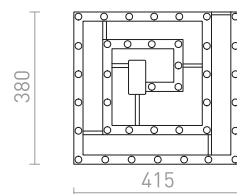

LED MODUL SQ 41

230 V LED 48 W 3000 K 3600 lm Ra 80

G13547

€ 22