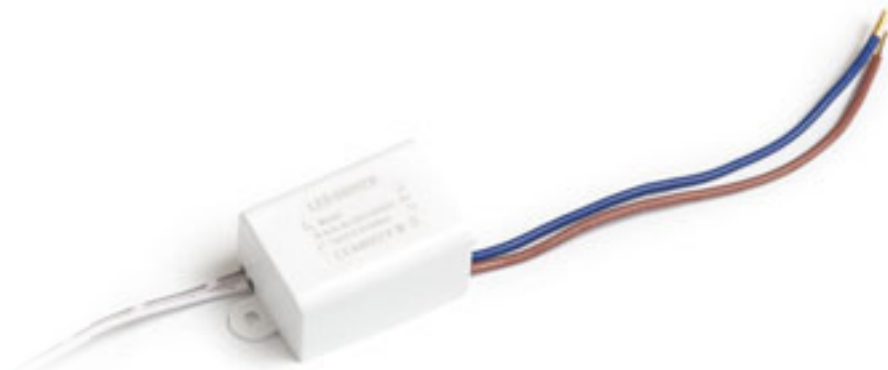

DRIVER

LED driver 700mA.

DRIVER LED 1x3W

700 mA 3 W

G13125

€ 5.80