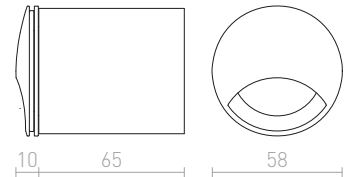

CLUB IND UPOTETTU

230 V LED 3 W 3000 K 270 lm Ra 80 IP54

R12686 hopeanharmaa

€ 48

± 90
Ø56

LED