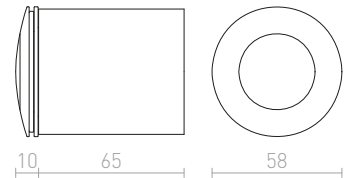

CLUB UPOTETTU

230 V LED 3 W 3000 K 270 lm Ra 80 IP54

R12685 hopeanharmaa

€ 48

± 90
Ø57

LED