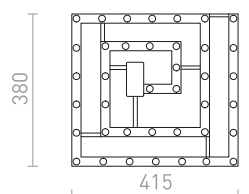

LED MODUL SQ 41

230 V LED 48 W 3000 K 3600 lm Ra 80

G13547

€ 22