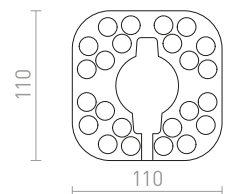

LED MODUL SQ 10

230 V LED 12 W 3000 K 900 lm Ra 80

G13546

€ 5.50