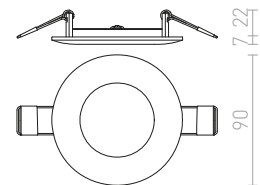

DADA 9 UPOTETTU

230 V LED 3 W 3000 K 180 lm Ra 80

R12870 musta kromi

€ 9.35

↑ 60
● Ø75

● LED