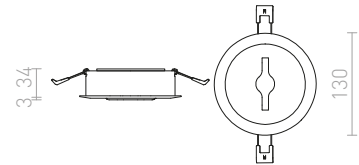

KELLY LED DIMM UGRADNA

230 V LED 15 W $\angle 45^\circ$ 3000 K 750 lm Ra 80

R12635 bijela

€ 98

R12636 crna

€ 98

↑ 60

● Ø120

● LED

● dimm