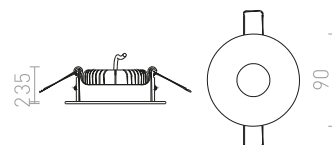

SPRAY 9 UGRADNA

230V LED 7W ∠24° 3000K 880lm Ra90

R13300 crna

€ 14 %

↑ 60

Ø80

LED