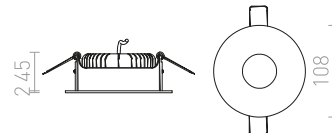

SPRAY 11 UGRADNA

230V LED 9W ∠24° 3000K 1250lm Ra90

R13302 crna

€ 18.50 %

↑ 60

Ø95

LED