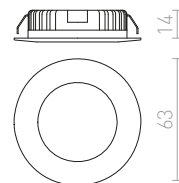

INEZ R

12 V= LED 3 W 3000 K 170 lm Ra 80 IP44

R10586 krom

€ 35

↑ 15

● Ø56

● LED

○ G14018