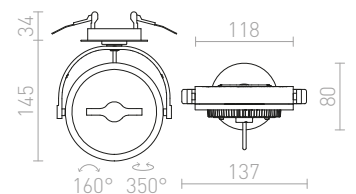

KELLY LED DIMM POLUUGRADNA

230 V LED 12 W $\angle 24^\circ$ 3000 K 600 lm Ra 80

R12637 bijela

€ 98

R12638 crna

€ 98

↑ 50

● Ø65

● LED

● dimm