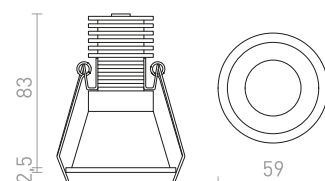

OWEN

Ugradbena LED svjetiljka s mogućnošću zatamnjivanja promjene topline boje na zahtjev - tzv. DIMM TO WARM. Boja se može prilagoditi između 3000 i 1800K. Pogodna za ugradnju u stropove od gipsa i za vlažna okruženja poput kupaonice. TRIAC zatamnjivanje.

OWEN DIMM UGRADBENA

230V LED 7W ∠45° 3000 K - 1800 K 520 lm Ra 90 IP54

R13667 bijela

€ 78

R13668 crna

€ 78