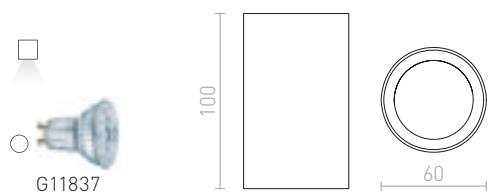

GAYA

230 V GU10 35 W

R12667 bijela € 35

R12668 crna € 35