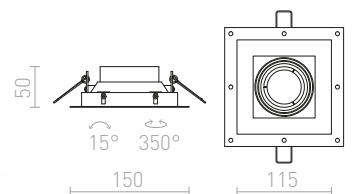

### IPSO SQ FRAMELESS

230 V GU10 50 W

R12045 bijela

€ 48

↑ 140

⊠ 120x120

G11841