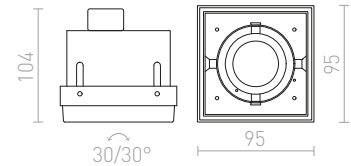

ELECTRA

Ugradbena svjetiljka bez okvira s kardanskim grlom za GU10 žarulje.

ELECTRA I
230 V GU10 50 W

R12052 crna

€ 78

↑ 140
108x108

G11841