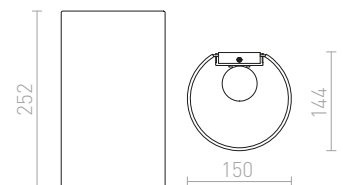

RON W 15/25 ZIDNA

230 V E27 28 W

	R11368 crni polikoton/bakar folija	€ 158
	R11464 crni polikoton/zlatna folija	€ 158
	R11492 bijeli polikoton/bijelo pvc	€ 120
	R11509 Chintz marelica/bijelo pvc	€ 120
	R11519 Chintz narančasta/bijelo pvc	€ 120
	R11548 Chintz menta/srebrna folija	€ 129
	R11557 Chintz svjetlosiva/bijelo pvc	€ 120
	R11567 Chintz limeta/bijelo pvc	€ 120
	R11575 Monaco petrolej/srebrni PVC	€ 129
	R11586 Monaco golubije siva/srebrni PVC	€ 129