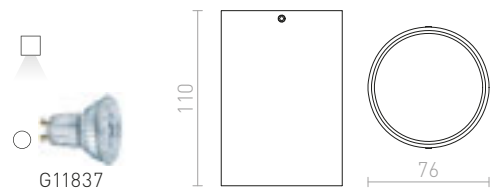

VADE R

230 V GU10 35 W

R12669 bijela/crna

€ 48