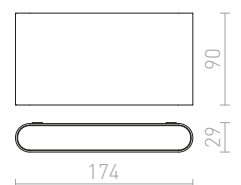

CHOIX 175 ZIDNA

230 V LED 10 W 3000 K 660 lm Ra 80 IP54

R12691 antracit

€ 78

LED