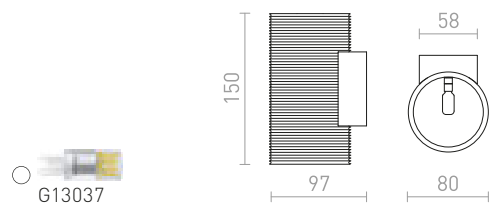

GLANS RR2 150 ZIDNA

230 V LED G9 5 W

R14000 bijela/Eco PLA

€ 120 **NEW**