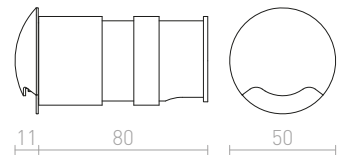

KICK I UGRADNA

230 V LED 3 W 3000 K 100 lm Ra 80 IP54

R12613 bijela

€ 48

R12615 crna

€ 48

↑ 80
↻ Ø40

LED