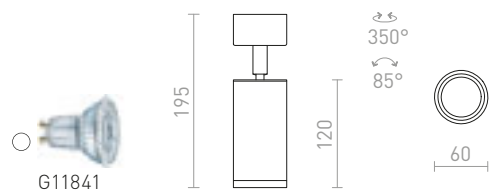

BELENOS STROPNA

230 V LED GU10 9 W

R13363 bijela

€ 48

R13364 crna

€ 48