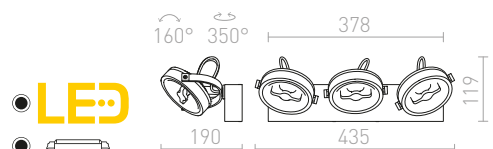

### KELLY LED III ZIDNA

230 V LED 3x12 W  $\angle 24^\circ$  3000 K 1800 lm Ra 80

R12336 bijela

€ 290 →

R12337 crna

€ 290 →