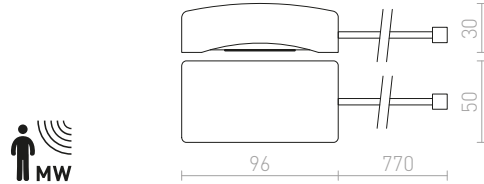

SENSOR U SPUŠTENI STROP

max 1200 W $\angle 360^\circ$

G12753 bijela

€ 13.50