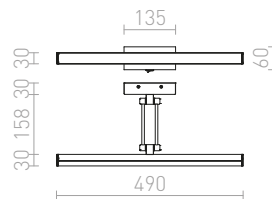

SWING IZNAD SLIKE

230 V LED 8 W 3000 K 750 lm Ra 80

R12954 krom

€ 138