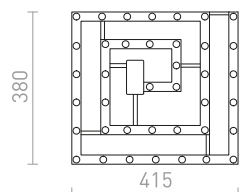

LED MODUL SQ 41

230 V LED 48 W 3000 K 3600 lm Ra 80

G13547

€ 22