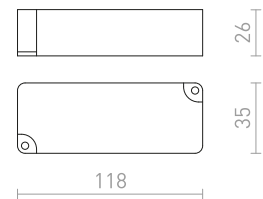

DRIVER

LED driver 500mA 9-18W. TRIAC prigušivač.

DRIVER LED 9-18W DIMM

500 mA max 18 W

G13840

€ 48

dimm

DRIVER

LED driver 700mA 3x3W. TRIAC prigušivač.

DRIVER LED 3x3W DIMM

700 mA 10 W

G13009

€ 35

dimm

IP67

TRAFO 12V=

Transformator 12V DC.

TRAFO 0-20W

230 V/12 V= 20 W IP67

G14018

€ 22

NEW

TRAFO 24V=

Transformator 24V DC.

TRAFO 0,5-20W

24= 20 W

G13006

€ 48