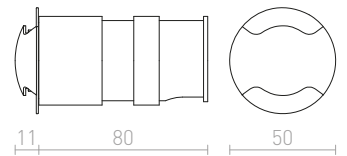

KICK II UGRADNA

230 V LED 3 W 3000 K 120 lm Ra 80 IP54

R12616 bijela

€ 48

R12618 crna

€ 48

↑ 80
↻ Ø40

LED