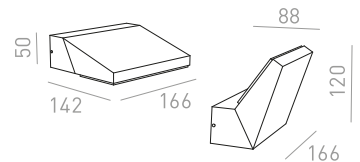

### TWIST ZIDNA

230 V LED 12 W 3000 K 980 lm Ra 80 IP65

R13615 bijela

€ 98

R13616 antracit

€ 98

LED