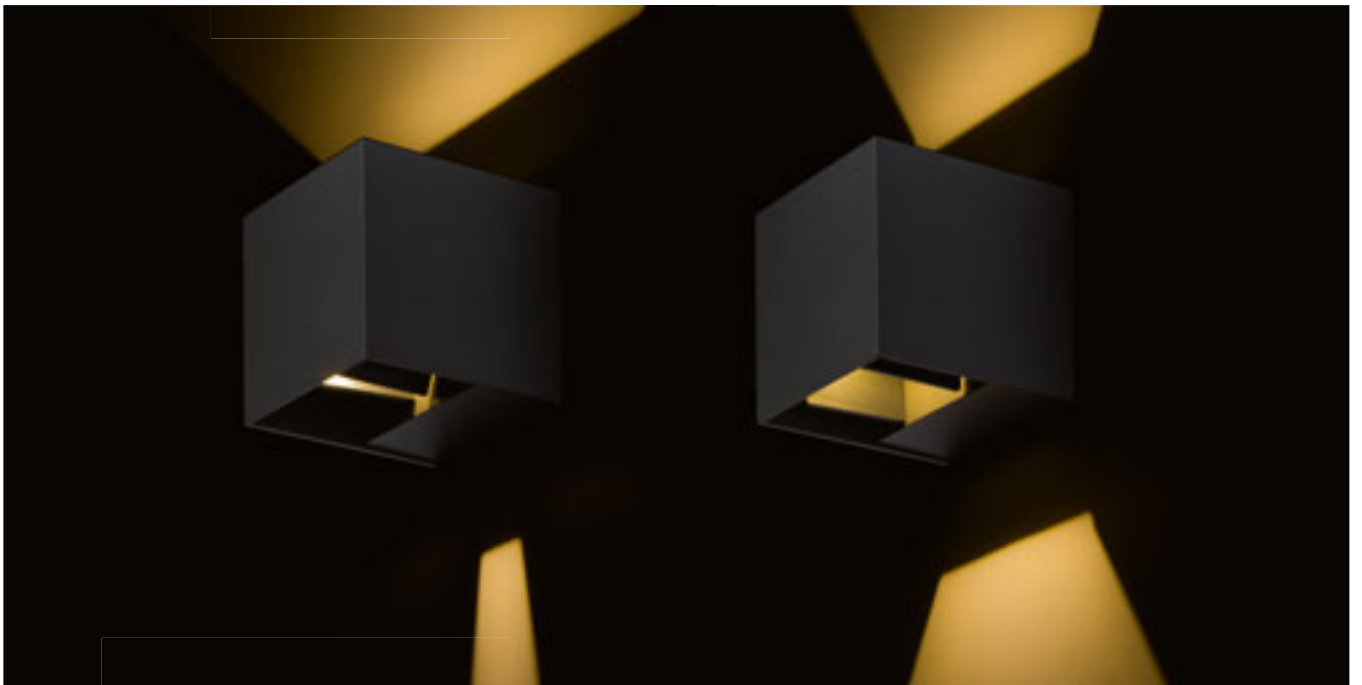

CARRE ZIDNA

230 V LED 2x3 W 3000 K 200 lm Ra 80 IP54

R12556 bijela

€ 88

R12557 antracit

€ 88