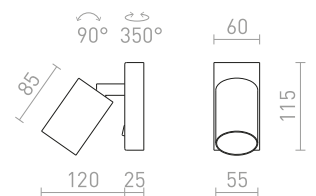

### DUDE ZIDNA

230 V LED GU10 9 W

**R13924** bijela

€ 58 NEW

**R13925** crna

€ 58 NEW

G11841