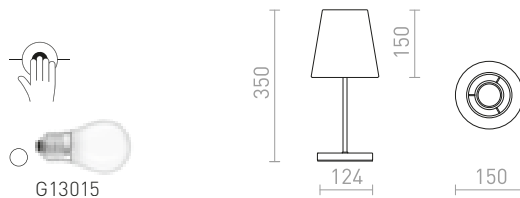

NYC/CONNY 15/15 STOLNA

230 V LED E27 7 W

	R14047 bijeli polikoton/krom	€ 120	NEW
	R14048 bijeli polikoton/nikal	€ 120	NEW