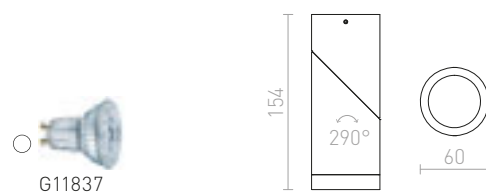

SNAZZY

230 V GU10 35 W

R12670 bijela

€ 78

R13552 crna

€ 78