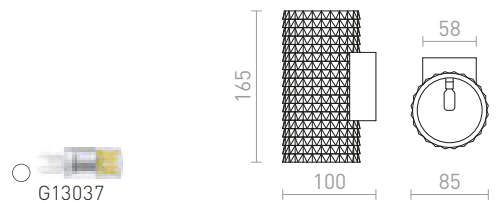

GLANS RB2 165 ZIDNA

230 V LED G9 5 W

R14001 bijela/Eco PLA

€ 120 **NEW**