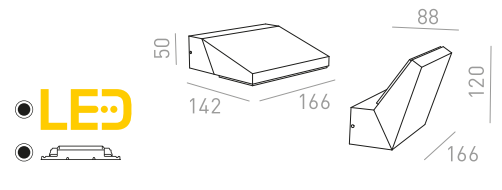

TWIST ZIDNA

230 V LED 12 W 3000 K 980 lm Ra 80 IP65

R13615 bijela

€ 98

R13616 antracit

€ 98

IP54