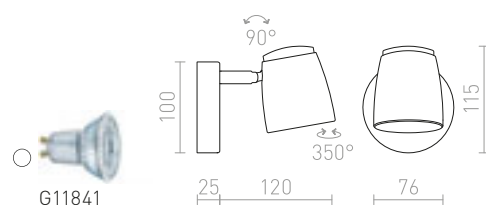

JOLI I ZIDNA

230 V LED GU10 10 W

R13556 crna

€ 38