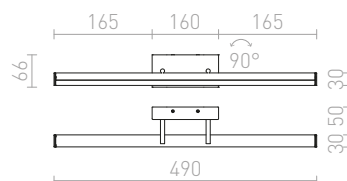

SWAY KUPAONSKA

230 V LED 12 W 3000 K 1060 lm Ra 80 IP44

R12951 krom

€ 120