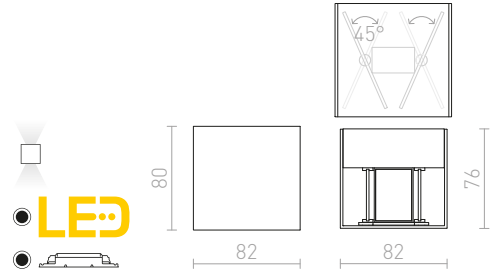

CARRE ZIDNA

230 V LED 2x3 W 3000 K 200 lm Ra 80 IP54

R12556 bijela

€ 88

R12557 antracit

€ 88