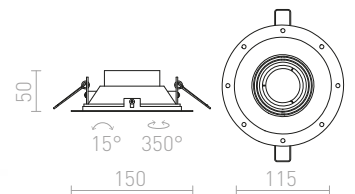

### IPSO SQ FRAMELESS

230 V GU10 50 W

R12045 bijela

€ 48

↑ 140

⊠ 120x120

G11841