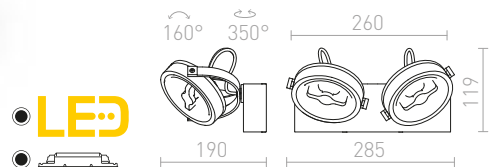

### KELLY LED II ZIDNA

230 V LED 2x12 W  $\angle 24^\circ$  3000 K 1200 lm Ra 80

R12334 bijela

€ 198 →

R12335 crna

€ 198 →