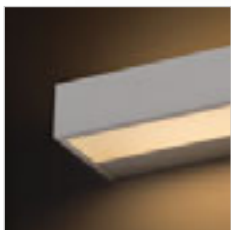

PRIO LED

Aluminijska zidna svjetiljka s integriranom LED žaruljom za gornje/donje osjetljenje. Dostupna u dvije boje. Nije pogodna za upotrebu kao polica!

PRIO LED 62 ZIDNA

230 V LED 33 W 3000 K 720 lm Ra 80

R12091 bijela

€ 178

%

R12092 brušeni aluminij

€ 178

%