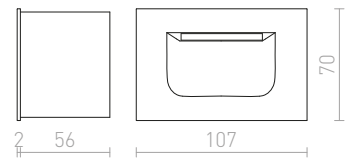

**R12576** bijela

€ 58

**R12577** antracit

€ 58

↑ 60

▣ 65x102

● LED

IP54