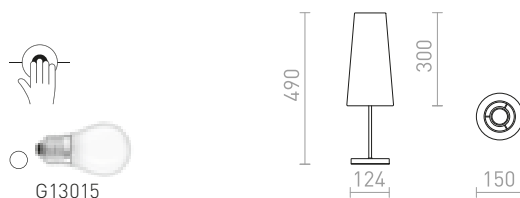

NYC/CONNY 15/30 STOLNA

230 V LED E27 7 W

	R14049 bijeli polikoton/krom	€ 120	NEW
	R14050 bijeli polikoton/nikal	€ 120	NEW
	R14051 Monaco golubije siva/srebrni PVC/krom	€ 150	NEW
	R14052 Monaco golubije siva/srebrni PVC/nikal	€ 150	NEW
	R14053 Monaco petrolej/srebrni PVC/krom	€ 150	NEW
	R14054 Monaco petrolej/srebrni PVC/nikal	€ 150	NEW