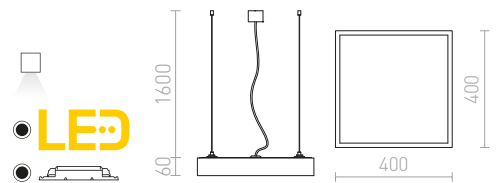

1 800 SEK ➔

STRUCTURAL LED 40x40 PENDEL

230 V LED 36 W 3000 K 2600 lm Ra 80

R13710 vit

3 350 SEK ➔

STRUCTURAL LED 55x55 PENDEL

230 V LED 48 W 3000 K 3600 lm Ra 80

R13713 vit