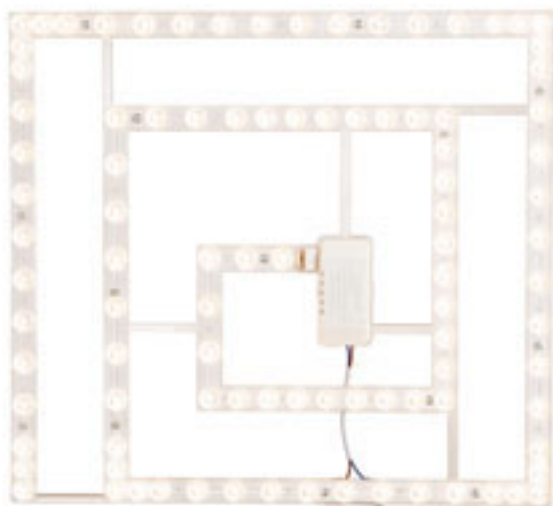

LED-MODUL

Reserv-LED-modul för enkel installation i befintliga armaturer. Modulen fästs med hjälp av integrerade magnetfästen.

LED MODUL SQ 10

230 V LED 12 W 3000 K 900 lm Ra 80

G13546

68 SEK

LED MODUL R 30

230 V LED 36 W 3000 K 2700 lm Ra 80

G13545

178 SEK

LED MODUL SQ 41

230 V LED 48 W 3000 K 3600 lm Ra 80

G13547

238 SEK