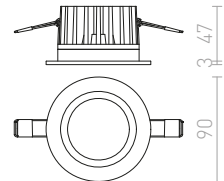

820 SEK

IP44

± 70

Ø70

LED

dimbar

TOLEDO SQ

230 V LED 7 W $\angle 60^\circ$ 3000 K 513 lm Ra 80 IP44