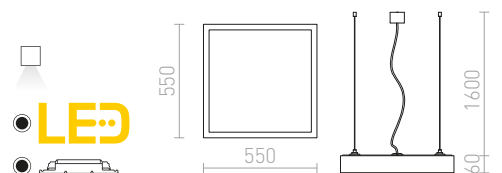

STRUCTURAL LED 55x55 PENDEL

230 V LED 48 W 3000 K 3600 lm Ra 80

R13713 vit

1 950 SEK %

R13714 borstad aluminium

2 950 SEK %