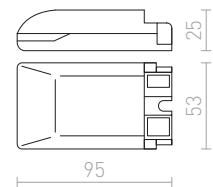

DRIVER LED 3x3W DIMB

700 mA 10 W

G13009

420 SEK