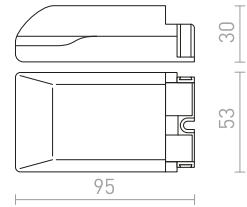

DRIVER LED 9-18W DIMB

500 mA max 18 W

G13840

460 SEK