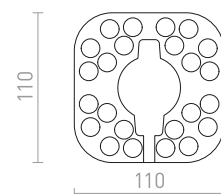

LED MODUL SQ 10

230 V LED 12 W 3000 K 900 lm Ra 80

G13546

68 SEK